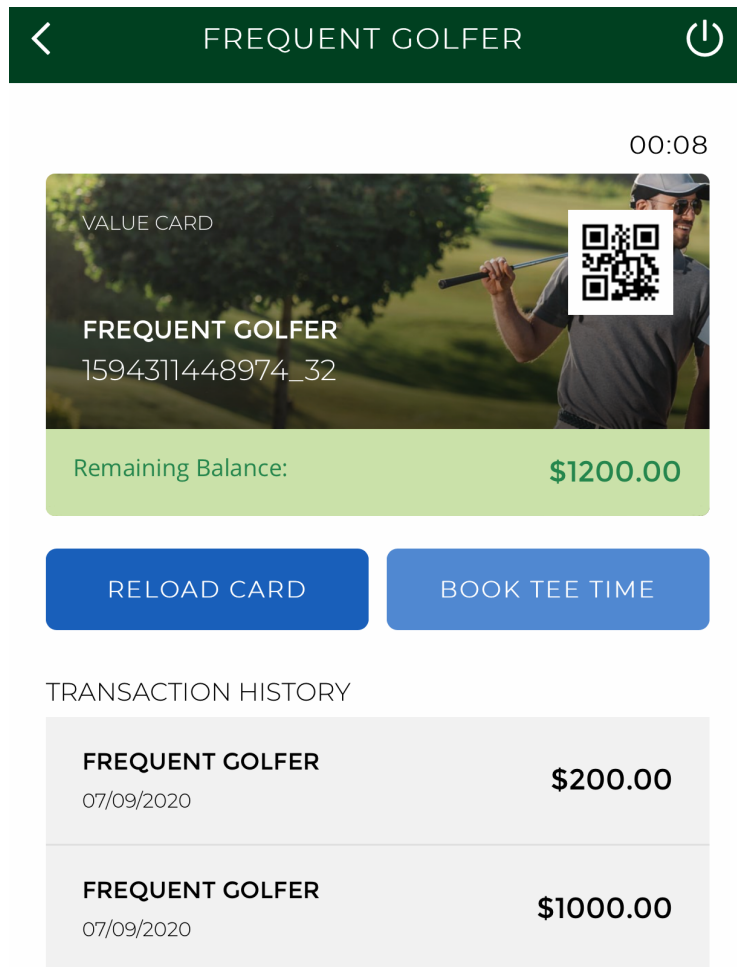

You will then be able to check your balance, see recent transactions, reload and redeem using the app.

Verify it's you

We found a matching account!
To verify this is you, select a contact method below. You will receive a security code to verify & connect your account to the app.

Verify it's you

Enter the security code that was sent to
pa.....@weblinesindia.com

[RESEND CODE](#)

[CLEAR CODE](#)

Once your PGK Value Card is connected to the app you will see your card and be able to present the QR code to any partner golf shop for redemption.

Your card can be connected to ANY or ALL of the 5 PGK partner golf course apps. You can show ANY of the apps at ANY of the courses to redeem. The choice is yours.

You can see your current balance and view your recent transactions.

If you have more than one card you can see them both in the app and toggle between them to see your balance and transactions.

You are able to RELOAD your card in the app anytime, anywhere.

You can also be directed to the Tee Time Booking links for all 5 partner golf courses directly from the app.