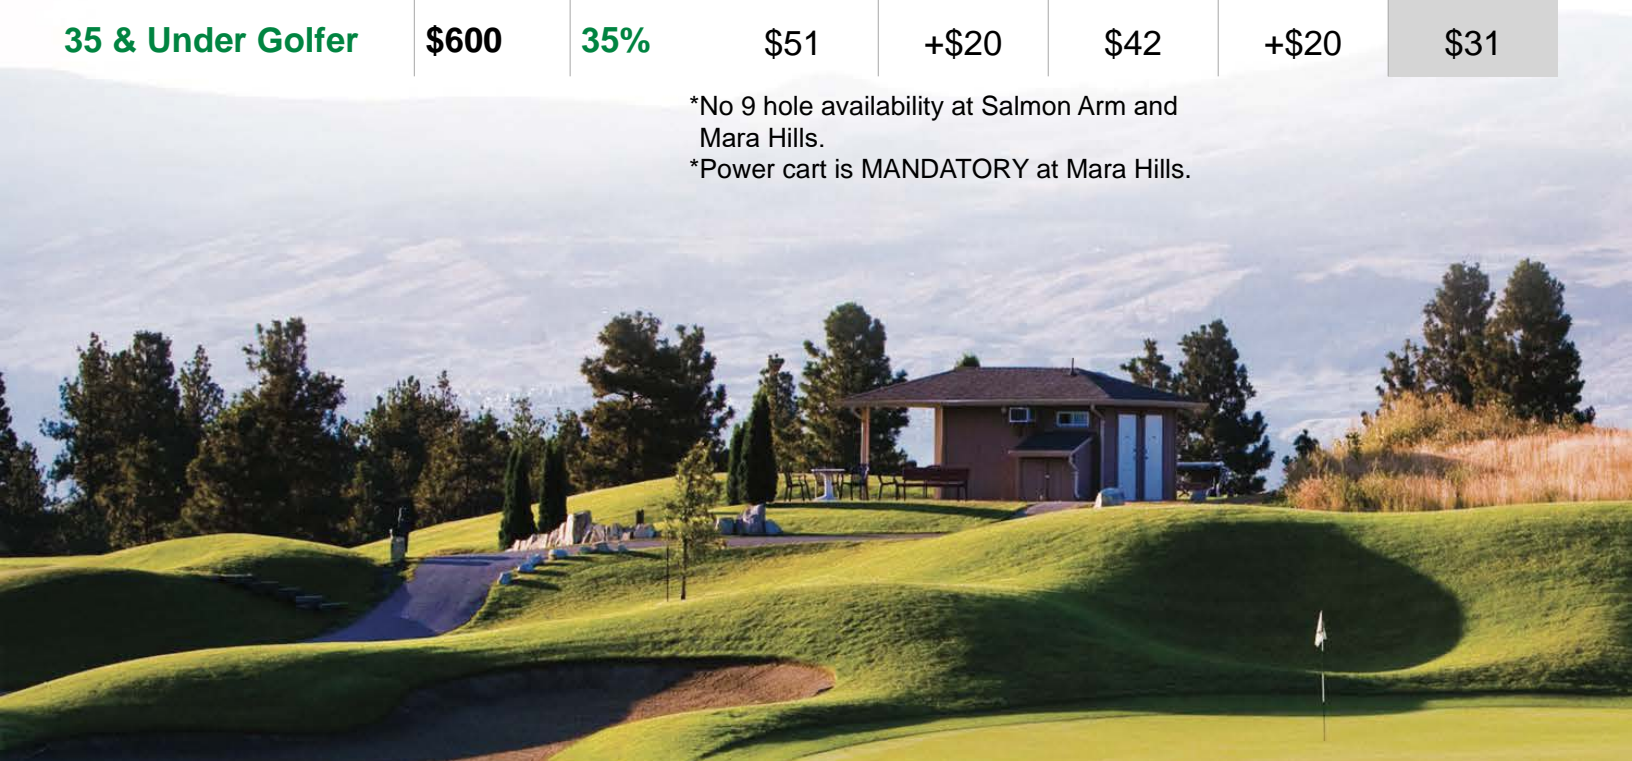

Shadow Ridge & Two Eagles

	Initial Buy-in	Savings Up To	18 Holes				9 Holes
			AM		AFTER 2PM		AFTER 2PM
			WALK	RIDE	WALK	RIDE	WALK
Now & Again Golfer	\$400	22%	\$53	+\$20	\$47	+\$20	\$30
Frequent Golfer	\$1,000	28%	\$49	+\$20	\$43	+\$20	\$28
Addicted Golfer	\$1,800	35%	\$46	+\$20	\$39	+\$20	\$26
35 & Under Golfer	\$600	35%	\$46	+\$20	\$39	+\$20	\$26

Kelowna Springs, Shannon Lake, Salmon Arm* & Mara Hills*

	Initial Buy-in	Savings Up To	18 Holes				9 Holes
			AM		AFTER 2PM		AFTER 2PM
			WALK	RIDE	WALK	RIDE	WALK
Now & Again Golfer	\$400	22%	\$62	+\$20	\$51	+\$20	\$35
Frequent Golfer	\$1,000	28%	\$57	+\$20	\$46	+\$20	\$33
Addicted Golfer	\$1,800	35%	\$51	+\$20	\$42	+\$20	\$31
35 & Under Golfer	\$600	35%	\$51	+\$20	\$42	+\$20	\$31

*No 9 hole availability at Salmon Arm and Mara Hills.

*Power cart is MANDATORY at Mara Hills.

Mabel Lake

	Initial Buy-in	9 Holes	18 Holes	
Now & Again Golfer	\$400	WALK	WALK	RIDE
	Spring / Fall, Mon - Thurs	\$28	\$42	+\$20
	Spring / Fall, Fri - Sun	\$30	\$44	+\$20
	Summer Until 12pm	\$39	\$68	+\$20
	Summer After 12pm	\$34	\$56	+\$20
Frequent Golfer	\$1,000	WALK	WALK	RIDE
	Spring / Fall, Mon - Thurs	\$26	\$40	+\$20
	Spring / Fall, Fri - Sun	\$28	\$42	+\$20
	Summer Until 12pm	\$38	\$65	+\$20
	Summer After 12pm	\$32	\$53	+\$20
Addicted Golfer	\$1,800	WALK	WALK	RIDE
	Spring / Fall, Mon - Thurs	\$24	\$38	+\$20
	Spring / Fall, Fri - Sun	\$26	\$40	+\$20
	Summer Until 12pm	\$36	\$64	+\$20
	Summer After 12pm	\$30	\$51	+\$20
35 & Under Golfer	\$600	WALK	WALK	RIDE
	Spring / Fall, Mon - Thurs	\$24	\$38	+\$20
	Spring / Fall, Fri - Sun	\$26	\$40	+\$20
	Summer Until 12pm	\$36	\$64	+\$20
	Summer After 12pm	\$30	\$51	+\$20

*PGK Value Card Holders can play at Fall Rates 2 weeks earlier than general public (starting August 21, 2023, Monday to Thursday only).
 *Long weekends will be charged at summer rates for all play. Excluding Thanksgiving weekend.