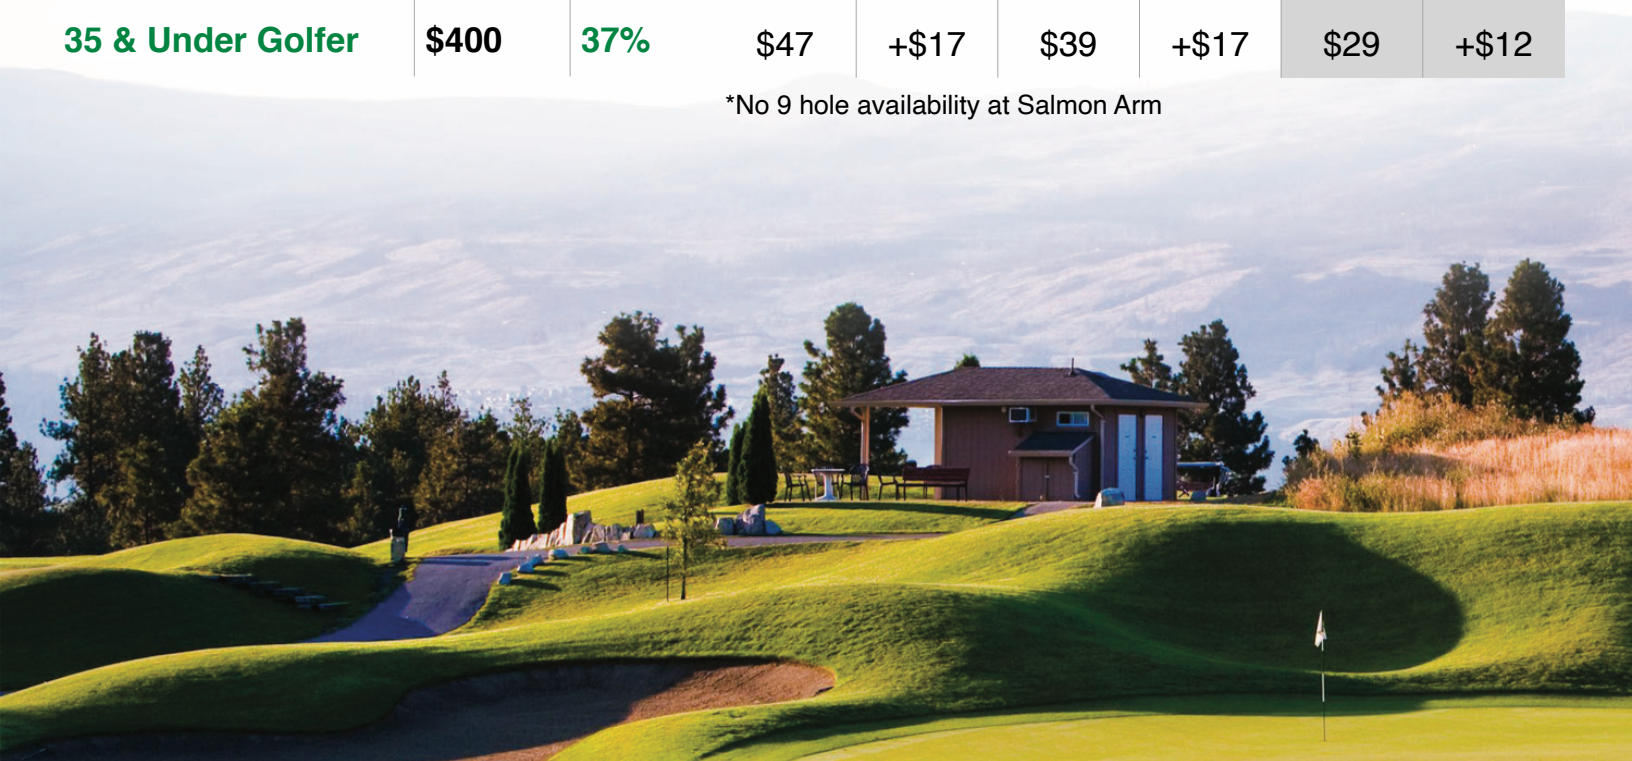

Shadow Ridge & Two Eagles

	Initial Buy-in	Savings Up To	18 Holes				9 Holes	
			AM		AFTER 2PM		AFTER 2PM	
			WALK	RIDE	WALK	RIDE	WALK	RIDE
Now & Again Golfer	\$400	22%	\$50	+\$19	\$44	+\$19	\$30	+\$12
Frequent Golfer	\$1,000	30%	\$46	+\$18	\$40	+\$18	\$28	+\$12
Addicted Golfer	\$1,800	37%	\$43	+\$17	\$36	+\$17	\$26	+\$12
35 & Under Golfer	\$400	37%	\$43	+\$17	\$36	+\$17	\$26	+\$12

Kelowna Springs, Shannon Lake & Salmon Arm*

	Initial Buy-in	Savings Up To	18 Holes				9 Holes	
			AM		AFTER 2PM		AFTER 2PM	
			WALK	RIDE	WALK	RIDE	WALK	RIDE
Now & Again Golfer	\$400	22%	\$58	+\$19	\$48	+\$19	\$33	+\$12
Frequent Golfer	\$1,000	30%	\$52	+\$18	\$43	+\$18	\$31	+\$12
Addicted Golfer	\$1,800	37%	\$47	+\$17	\$39	+\$17	\$29	+\$12
35 & Under Golfer	\$400	37%	\$47	+\$17	\$39	+\$17	\$29	+\$12

*No 9 hole availability at Salmon Arm

Mabel Lake

	Initial Buy-in	Savings Up To	9 Holes		18 Holes	
Now & Again Golfer	\$400	22%	WALK	RIDE	WALK	RIDE
	Spring / Fall, Mon - Thurs		\$28	+\$12	\$42	+\$19
	Spring / Fall, Fri - Sun		\$30	+\$12	\$44	+\$19
	Summer Until 11am		\$35	+\$12	\$64	+\$19
	Summer After 11am		\$32	+\$12	\$55	+\$19
Frequent Golfer	\$1,000	30%	WALK	RIDE	WALK	RIDE
	Spring / Fall, Mon - Thurs		\$26	+\$12	\$40	+\$18
	Spring / Fall, Fri - Sun		\$28	+\$12	\$42	+\$18
	Summer Until 11am		\$34	+\$12	\$63	+\$18
	Summer After 11am		\$31	+\$12	\$53	+\$18
Addicted Golfer	\$1,800	37%	WALK	RIDE	WALK	RIDE
	Spring / Fall, Mon - Thurs		\$24	+\$12	\$38	+\$17
	Spring / Fall, Fri - Sun		\$26	+\$12	\$40	+\$17
	Summer Until 11am		\$33	+\$12	\$62	+\$17
	Summer After 11am		\$30	+\$12	\$51	+\$17
35 & Under Golfer	\$400	37%	WALK	RIDE	WALK	RIDE
	Spring / Fall, Mon - Thurs		\$24	+\$12	\$38	+\$17
	Spring / Fall, Fri - Sun		\$26	+\$12	\$40	+\$17
	Summer Until 11am		\$33	+\$12	\$62	+\$17
	Summer After 11am		\$30	+\$12	\$51	+\$17